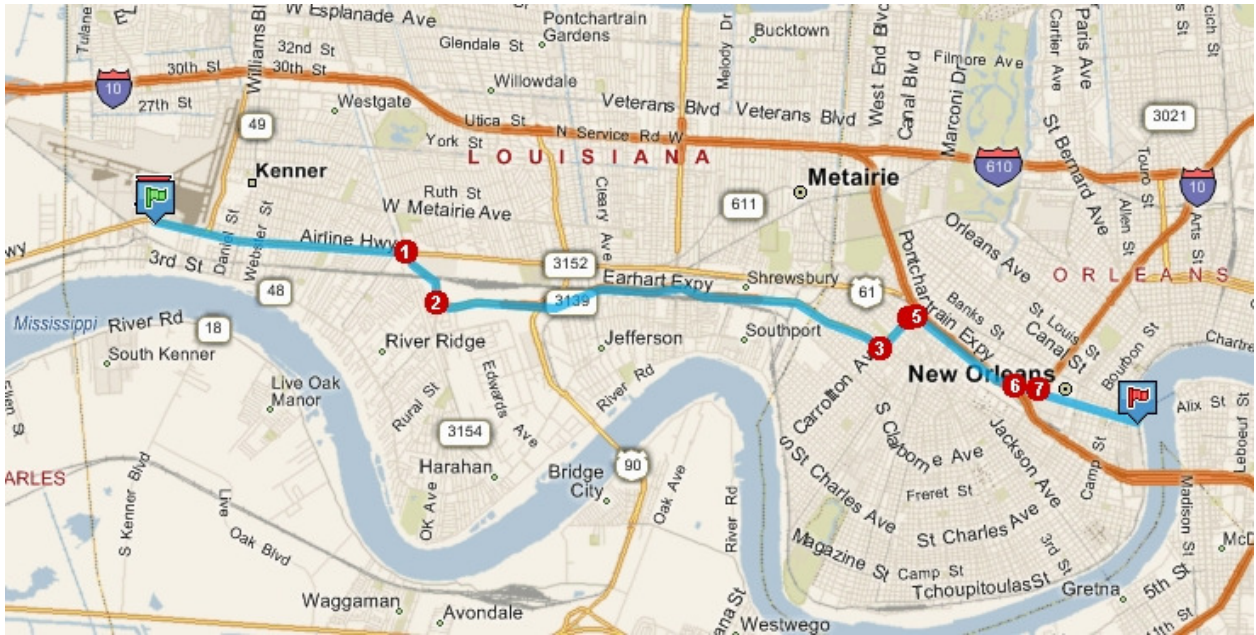

New Orleans MSY Airport – Hilton Hotel Driving Directions:

Start: 900 Airline Dr, Kenner, LA 70062-6923, United States

End: 2 Poydras St, New Orleans, LA 70130

- Total distance: 13.1 mi
- Estimated time: 18 Minutes

• Driving directions

 Depart on US-61 [Airline Hwy] (East) (3.1 mi)

1 Turn RIGHT (South) onto SR-3154 [Hickory Ave] (0.8 mi)

2 Bear LEFT (South-East) onto SR-3139 [Earhart Expy] (5.6 mi)

3 *Turn potentially restricted* Turn LEFT (North-East) onto S Carrollton Ave (0.5 mi)

4 Keep RIGHT onto Ramp towards I-10 / Baton Rouge / Slidell (0.1 mi)

5 Take Ramp (RIGHT) onto I-10 [Pontchartrain Expy] towards I-10 / Slidell (1.5 mi)

6 At exit 234B, turn LEFT onto Ramp towards Poydras St / Superdome (0.3 mi)

7 Road name changes to Poydras St (1.3 mi)

 Arrive at 2 Poydras St, New Orleans, LA 70130